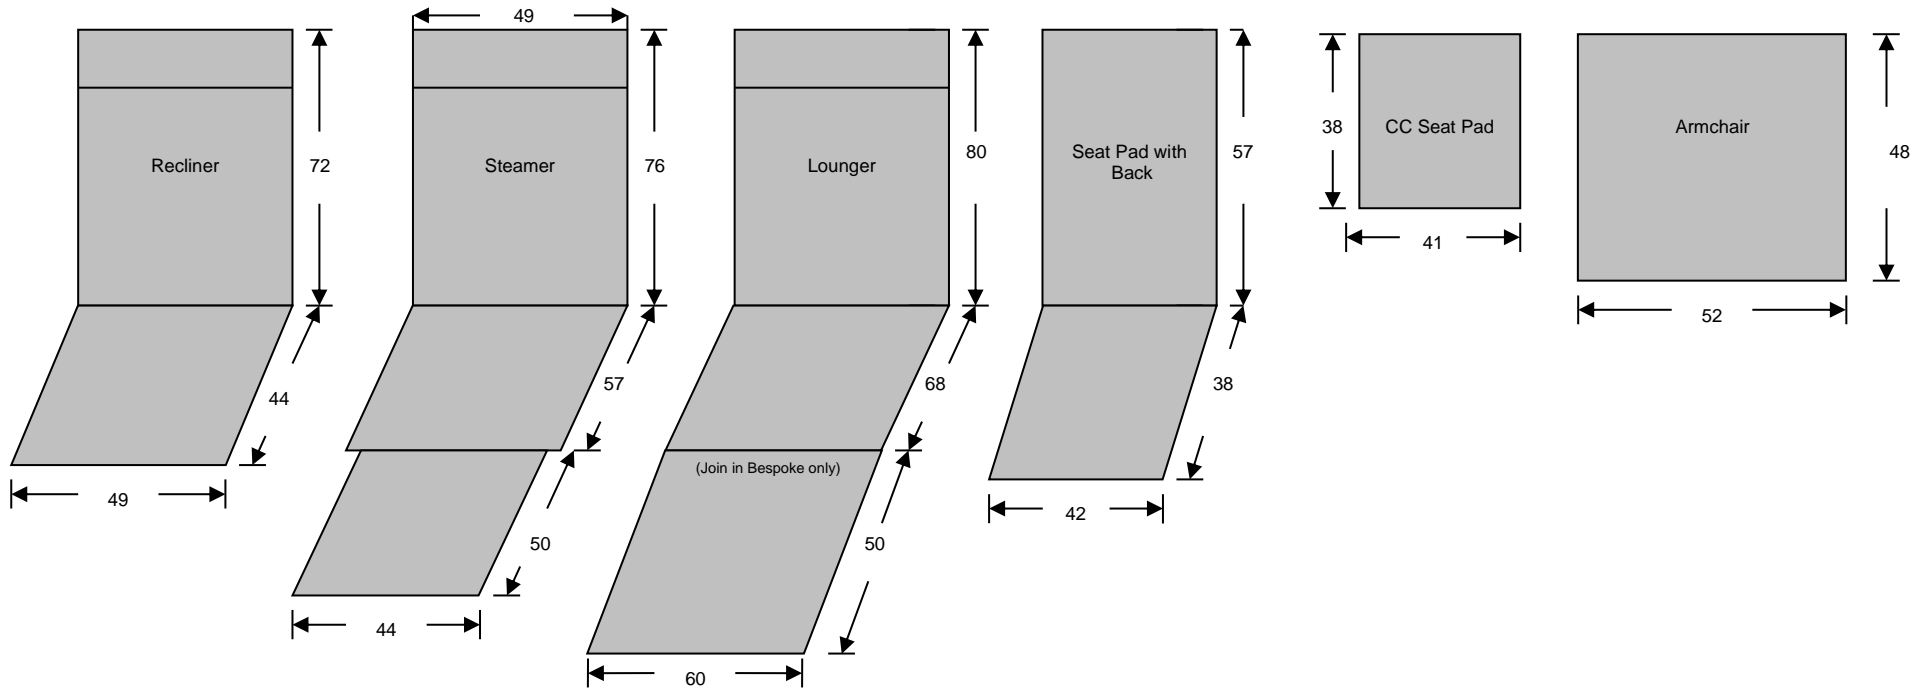

Cushion Dimensions for Bespoke and CC Collections

Dimensions in centimetres are approximate.

CC: Seat Pad depth 4cm. Seat Pad with Back 4cm. All other cushions in this range are 6cm.

Bespoke: Seat Pad and Seat Pad with Back depth 5cm. All other Bespoke cushions 8cm.