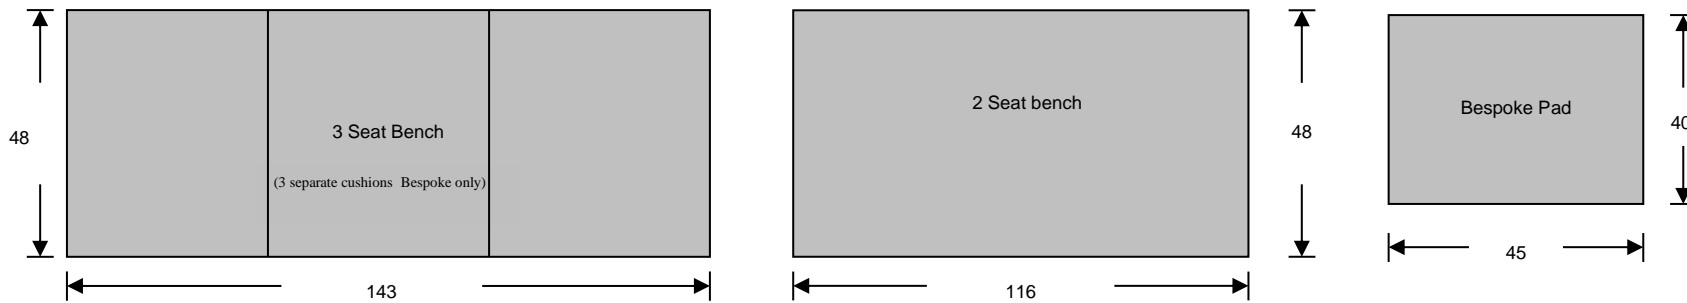

Cushion Dimensions for Bespoke and CC Collections

Dimensions in centimetres are approximate.

CC: Seat Pad depth 4cm. Seat Pad with Back 4cm. All other cushions in this range are 6cm.

Bespoke: Seat Pad and Seat Pad with Back depth 5cm. All other Bespoke cushions 8cm.