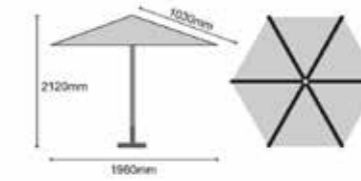

Sturdi Wood Parasol

Key Features

- Indonesian Harwood Pole 38mm
- Indonesian Harwood Ribs (Teak Colour)
- Resin Hub, Runner, Final (Teak Colour)
- Single Pulley
- Anti-Fray Cord
- 230 Gram Polyester (Fade Rating LV 5/6)
- 2 Piece Pole
- Stainless Steel Connector
- Removable Canopy
- UV Rating 50+
- Water Resistant

* Please note: This product does not come with the base as shown in the photo.

Green	950809
Navy	950816
Grey	x
Terracotta	950823
Natural	950847
Taupe	950854
Lime	950878
Plum	950885
Black	950908

Green	952803
Navy	952810
Grey	952834
Terracotta	952827
Natural	952841
Taupe	952858
Lime	952872
Plum	952888
Black	952902

Green	954807
Navy	954814
Grey	954869
Terracotta	954821
Natural	954845
Taupe	954852
Lime	954876
Plum	954883
Black	954906

Green	955804
Navy	955811
Grey	955897
Terracotta	955828
Natural	955842
Taupe	955859
Lime	955873
Plum	955880
Black	955903

2m Round

2.5m Round

3m Round

3x2m Rectangular