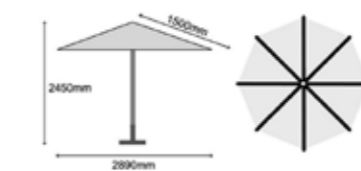

2m Round

2.5m Round

3m Round

3x2m Rectangular

Stürdi Plus 2.0m Round Aluminium Parasol

Key Features

- Aluminium Pole
- Steel Ribs
- 230 Gram Polyester (Fade Rating Level 6)
- 2 Piece Pole
- Push Pin Connector
- Removable Canopy
- UV Rating 50+
- Water Resistant