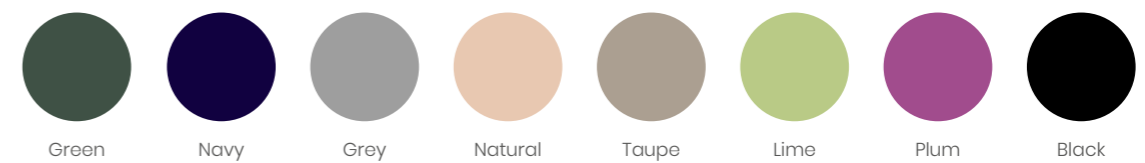

Stürdi Plus 2.0m Round Aluminium Parasol

Key Features

- Aluminium Pole
- Steel Ribs
- 230 Gram Polyester (Fade Rating Level 6)
- 2 Piece Pole
- Push Pin Connector
- Removable Canopy
- UV Rating 50+
- Water Resistant

Green	960808
Navy	960815
Grey	960822
Natural	960846
Taupe	960853
Lime	960877
Plum	960884
Black	960907

Stürdi Plus 2.5m Round Aluminium Parasol

Key Features

- Aluminium Pole
- Steel Ribs
- 230 Gram Polyester (Fade Rating Level 6)
- 2 Piece Pole
- Push Pin Connector
- Removable Canopy
- UV Rating 50+
- Water Resistant
- Push Button Tilt Action

Green	961805
Navy	961812
Grey	961829
Natural	961843
Taupe	961850
Lime	961874
Plum	961881
Black	961904