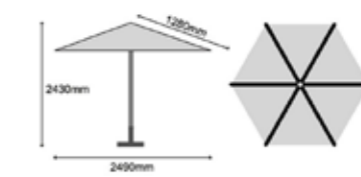

Sturdi Wood Parasol

Key Features

- Indonesian Harwood Pole 38mm
- Indonesian Harwood Ribs (Teak Colour)
- Resin Hub, Runner, Final (Teak Colour)
- Single Pulley
- Anti-Fray Cord
- 230 Gram Polyester (Fade Rating LV 5/6)
- 2 Piece Pole
- Stainless Steel Connector
- Removable Canopy
- UV Rating 50+
- Water Resistant

* Please note: This product does not come with the base as shown in the photo.

Green	950809
Navy	950816
Grey	x
Terracotta	950823
Natural	950847
Taupe	950854
Lime	950878
Plum	950885
Black	950908

Green	952803
Navy	952810
Grey	952834
Terracotta	952827
Natural	952841
Taupe	952858
Lime	952872
Plum	952888
Black	952902

Green	954807
Navy	954814
Grey	954869
Terracotta	954821
Natural	954845
Taupe	954852
Lime	954876
Plum	954883
Black	954906

Green	955804
Navy	955811
Grey	955897
Terracotta	955828
Natural	955842
Taupe	955859
Lime	955873
Plum	955880
Black	955903

2m Round

2.5m Round

3m Round

3x2m Rectangular