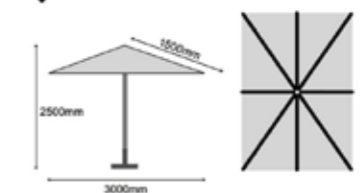

2m Round

2.5m Round

3m Round

3x2m Rectangular

Stürdi Plus 2.0m Round Aluminium Parasol

Key Features

- Aluminium Pole
- Steel Ribs
- 230 Gram Polyester (Fade Rating Level 6)
- 2 Piece Pole
- Push Pin Connector
- Removable Canopy
- UV Rating 50+
- Water Resistant