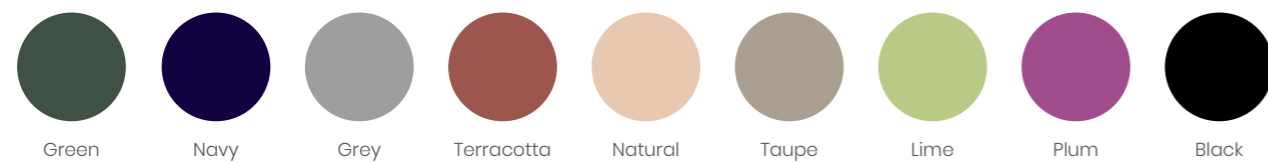

Green
| 968804

Navy
| 968811

Grey
| 968835

Natural
| 968842

Taupe
| 968859

Lime
| 968873

Plum
| 968880

Black
| 968903

Size	Grey	Natural	Taupe	Plum	Black
3m Round	972818	972849	972856	972825	972900
3.5m Round	973914	973846	973853	x	973907
3x3m Square	979916	979848	979855	x	979909

Sturdi Wood Parasol

Key Features

- Indonesian Harwood Pole 38mm
- Indonesian Harwood Ribs (Teak Colour)
- Resin Hub, Runner, Final (Teak Colour)
- Single Pulley
- Anti-Fray Cord
- 230 Gram Polyester (Fade Rating LV 5/6)
- 2 Piece Pole
- Stainless Steel Connector
- Removable Canopy
- UV Rating 50+
- Water Resistant

* Please note: This product does not come with the base as shown in the photo.

Green	950809
Navy	950816
Grey	x
Terracotta	950823
Natural	950847
Taupe	950854
Lime	950878
Plum	950885
Black	950908

Green	952803
Navy	952810
Grey	952834
Terracotta	952827
Natural	952841
Taupe	952858
Lime	952872
Plum	952888
Black	952902

Green	954807
Navy	954814
Grey	954869
Terracotta	954821
Natural	954845
Taupe	954852
Lime	954876
Plum	954883
Black	954906

Green	955804
Navy	955811
Grey	955897
Terracotta	955828
Natural	955842
Taupe	955859
Lime	955873
Plum	955880
Black	955903